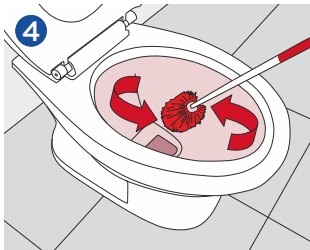

### METHOD OF USE

1 Agitate the toilet bowl with a stiff brush to remove dirt and flush the toilet.

2 Evenly apply a small amount of GREEN'R WC Fresh onto the sides of the toilet and under the rim.

3 Allow a 60 second contact time.

4 Using a toilet brush, spread the chemical around the toilet and agitate the surface.

5 Flush the toilet to leave it sparkling clean.