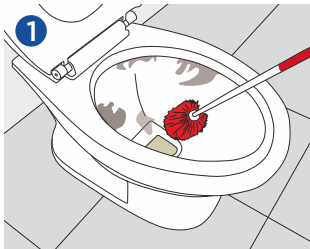

### METHOD OF USE

1 Agitate the toilet bowl with a stiff brush to remove dirt and flush the toilet.

2 Evenly apply a small amount of GREEN'R WC Fresh onto the sides of the toilet and under the rim.

3 Allow a 60 second contact time.